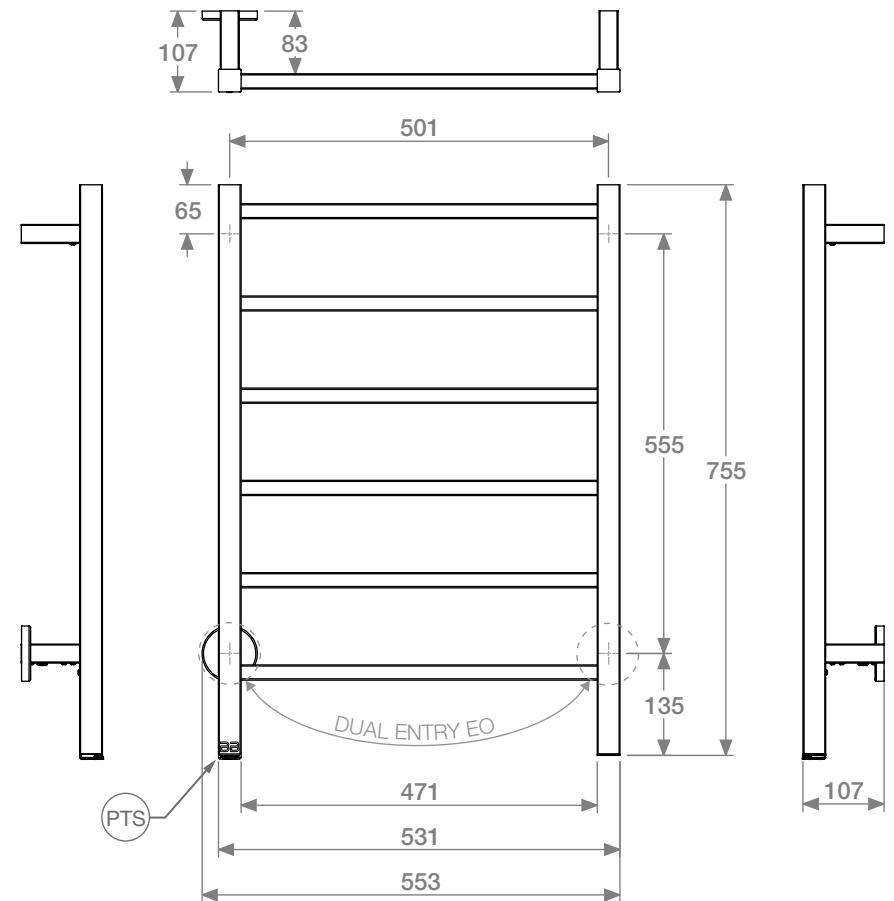

CUBIC 6 Bar 530mm STR-PTS 230V

POLISHED GRADE 304 Stainless Steel

Controller Features - PTSelect Switch:

- Temperature Adjustment • ON / OFF Switch • RED LED Indicator

Controller Technical Specifications:

Model: CUB06221-PTS-POLS
Size: 553mm (width) x 755mm (height)
Power: 70 Watts
Current: 0.30 Amps
Volts: 230 VAC
IP Rating: IPX5

Suggested Height of Electrical Outlet = 1050mm
(this is only an indication as every installation is different)

NOTES:

*EO Denotes DUAL ENTRY Electrical Outlet connection

*PTS Denotes location of PTSelect Switch

Dimensions given are in mm. Bathroom Butler® reserves the right to alter and/or remove designs from time to time without prior notice. This drawing is to be used for reference purposes only. E & O.E. This product may not be available in your specific country, please check local website for availability. Copyright Bathroom Butler® 2016