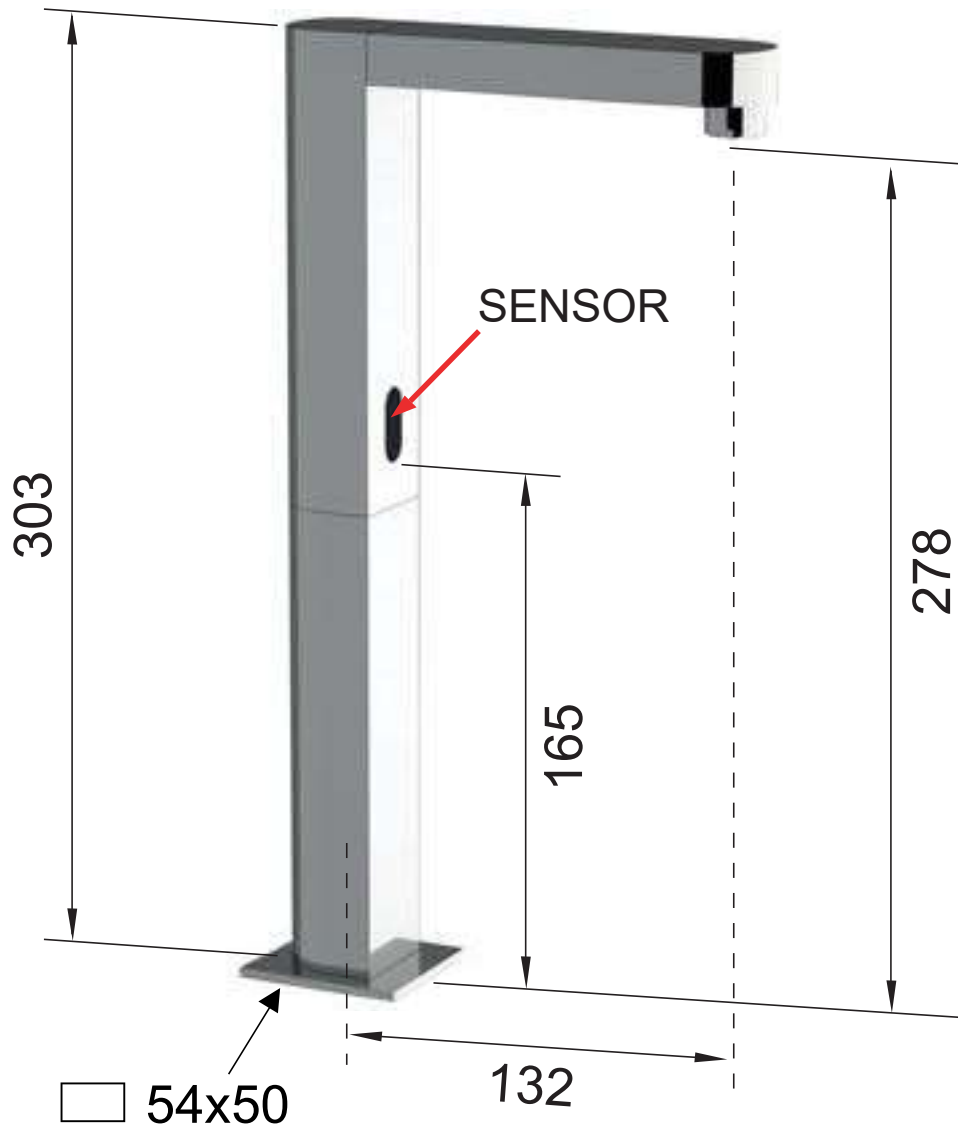

DANIEL

SCHEDA TECNICA TECHNICAL FEATURES

ART. COD.

SEN30017L

MATERIALI / MATERIALS

OTTONE CROMATO / CHROME PLATED BRASS

CROMATURA / CHROME PLATING

UNI EN 248