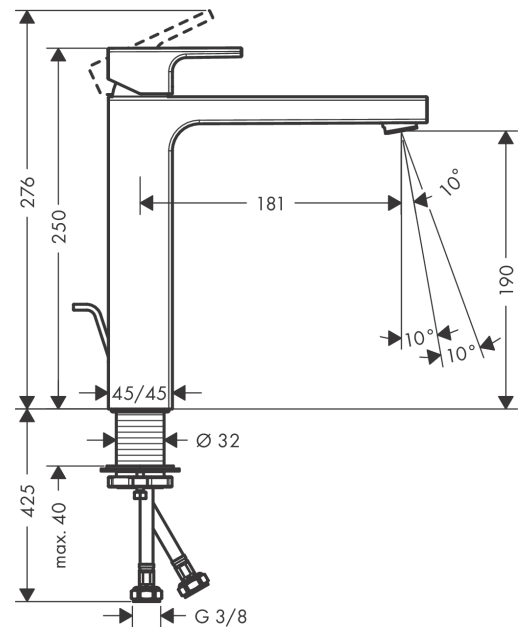

Vernis Shape

Single lever basin mixer 190 with isolated water conduction and pop-up waste set

Surface: **Matt Black** Article Number: **71562670**

Description

product features

- consists of: single lever basin mixer, waste set
- ComfortZone 190
- projection: 181 mm
- spout height: 190 mm
- spray type: Normal spray
- swiveling spray former
- maximum flow rate at 3 bar: 5 l/min
- ceramic cartridge
- temperature limitation adjustable
- with isolated water conduction - without contact with nickel and lead
- suitable for continuous flow water heaters
- pop-up waste set G 1¼
- material waste set: synthetic
- connection type: G ¾ connections
- connection dimension: DN15

Technology

Certificates

Product image

Scale drawing

Vernis Shape

Single lever basin mixer 190 with isolated water conduction and pop-up waste set

Surface: **Matt Black** Article Number: **71562670**

Flowchart