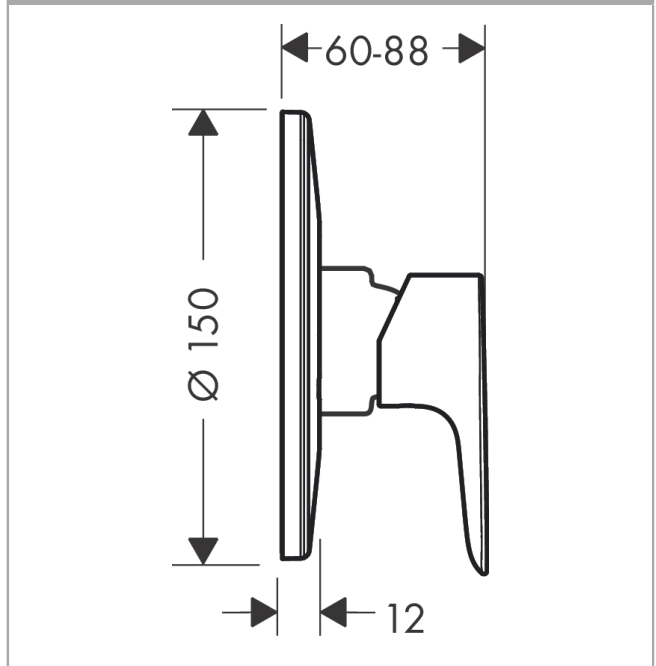

Talis E
Single lever shower mixer for concealed installation
 Surfaces: **Chrome** Article Number: **71766000**

Description

product features

- connection type: basic set
- flow rate at 3 bar: 28,7 l/min
- min. operating pressure: 1 bar
- max. operating pressure: 10 bar
- scope of supply: single lever shower mixer, mounting material, assembly instruction
- not included: basic set

Product image

Scale drawing

Flowchart